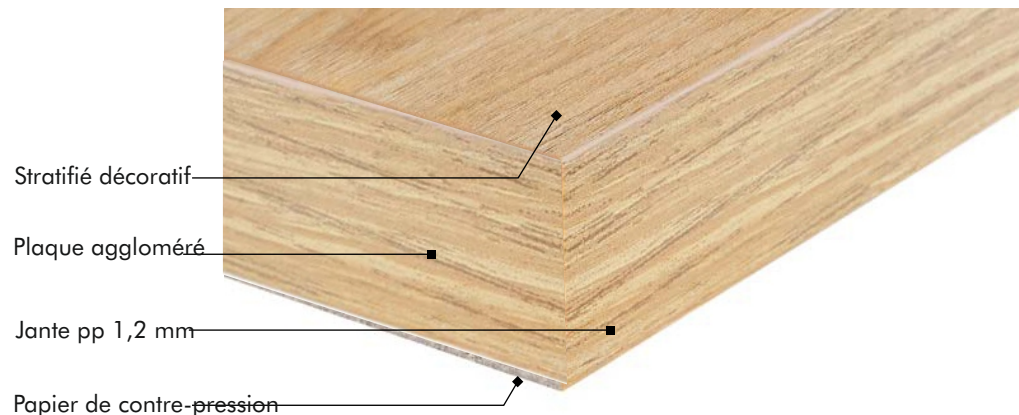

Ref.: W x H Prix
 33 600x3050x38
 1200x4100x38

Ref.: W x H Prix
 36 600x3050x38
 600x4200x38
 1200x4100x38

Ref.: W x H Prix
 37 600x3050x38
 1200x4100x38

La construction

DECOHOME
 KITCHEN & BATHROOM & TEGELS