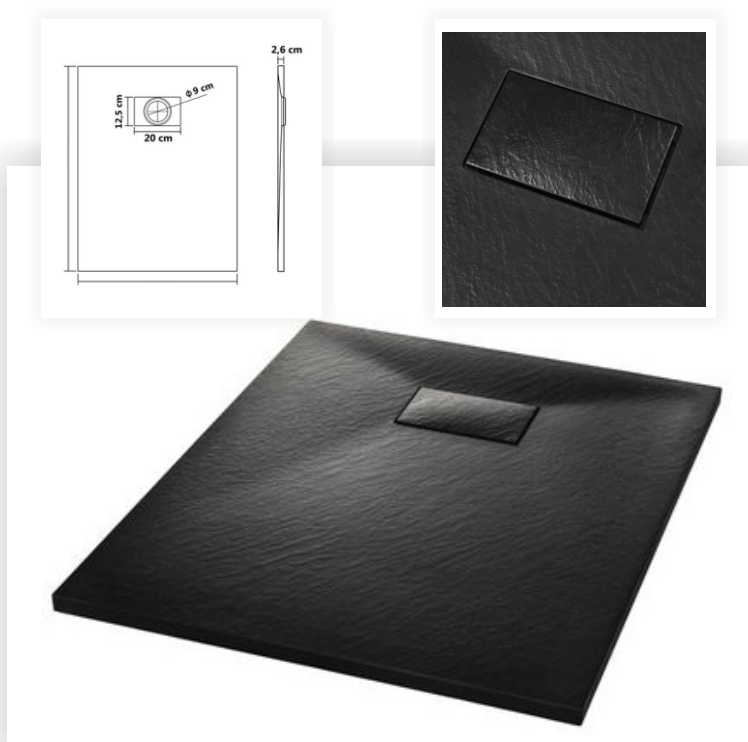

STRATO SOLID GLASS
RECEVEUR DE DOUCHE

RSN8080	800x800x26mm	218,20€
RSN80100	800x1000x26mm	241,91€
RSN80120	800x1200x26mm	260,88€
RSN80140	800x1400x26mm	301,18€
RSN80160	800x1600x26mm	332,02€
RSN80180	800x1800x26mm	379,46€

RSN9090	900x900x26mm	240,00€
RSN90120	900x1200x26mm	288,00€
RSN90140	900x1400x26mm	325,00€
RSN90160	900x1600x26mm	363,00€
RSN90180	900x1800x26mm	405,00€

STRATO SOLID GLASS
RECEVEUR DE DOUCHE

RSN8080	800x800x26mm	218,20€
RSN80100	800x1000x26mm	241,91€
RSN80120	800x1200x26mm	260,88€
RSN80140	800x1400x26mm	301,18€
RSN80160	800x1600x26mm	332,02€
RSN80180	800x1800x26mm	379,46€

RSN9090	900x900x26mm	240,00€
RSN90120	900x1200x26mm	288,00€
RSN90140	900x1400x26mm	325,00€
RSN90160	900x1600x26mm	363,00€
RSN90180	900x1800x26mm	405,00€

LISA SOLID GLASS
RECEVEUR DE DOUCHE
ARRONDIE

RLB9090	900x900x26mm	205,05€
RLN9090	900x900x26mm	219,12€