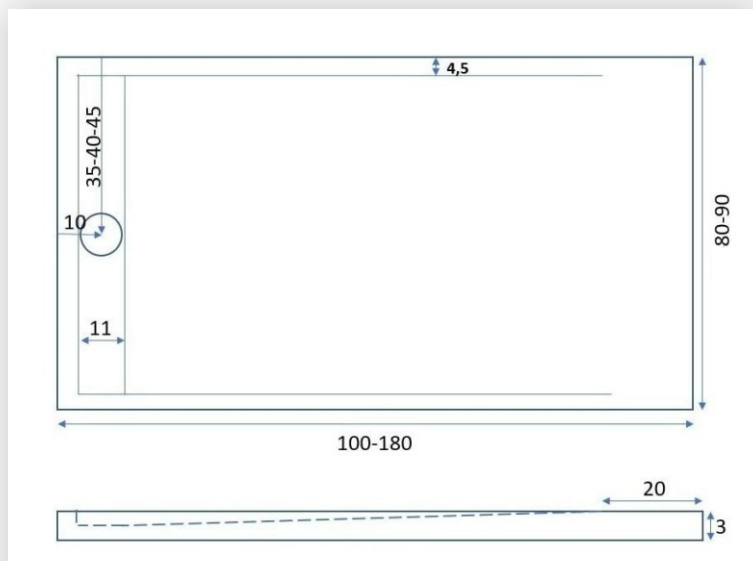

PREMIUM SOLID

RECEVEUR DE DOUCHE

premium blanc 80x100	800x1000x50mm	331,00€
premium blanc 80x120	800x1200x50mm	372,00€
premium blanc 80x140	800x1400x50mm	471,00€
premium blanc 80x160	800x1600x50mm	539,00€
premium blanc 80x180	800x1800x50mm	620,00€
premium blanc 80x200	800x2000x50mm	690,00€

premium blanc 90x100	900x1000x50mm	367,00€
premium blanc 90x120	900x1200x50mm	428,00€
premium blanc 90x140	900x1400x50mm	495,00€
premium blanc 90x160	900x1600x50mm	547,00€
premium blanc 90x180	900x1800x50mm	630,00€
premium blanc 90x200	900x2000x50mm	750,00€

premium grafithe 80x100	800x1000x50mm	351,00€
premium grafithe 80x120	800x1200x50mm	392,00€
premium grafithe 80x140	800x1400x50mm	491,00€
premium grafithe 80x160	800x1600x50mm	559,00€
premium grafithe 80x180	800x1800x50mm	570,00€
premium grafithe 80x200	800x2000x50mm	770,00€

premium grafithe 90x100	900x1000x50mm	387,00€
premium grafithe 90x120	900x1200x50mm	448,00€
premium grafithe 90x140	900x1400x50mm	515,00€
premium grafithe 90x160	900x1600x50mm	567,00€
premium grafithe 90x180	900x1800x50mm	650,00€
premium grafithe 90x200	900x2000x50mm	710,00€