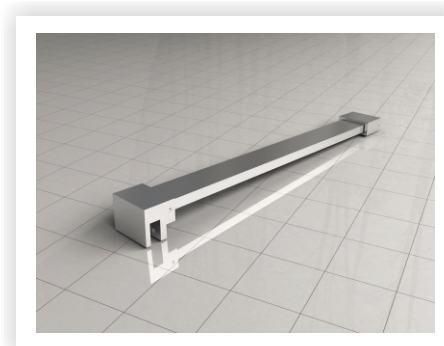

PROFILE MUR CHROME

ALUMINIUM

120 mm

60,00€