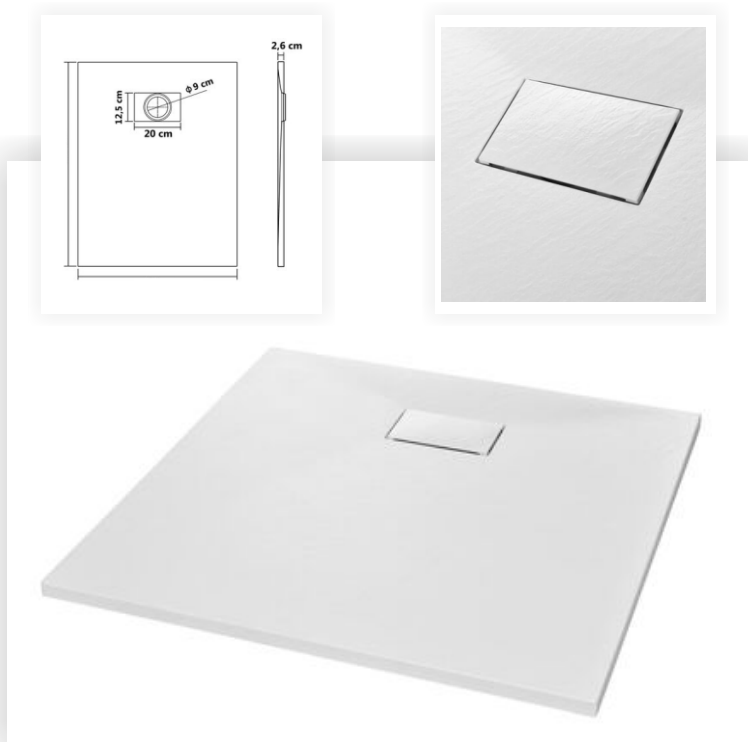

STRATO SOLID GLASS
RECEVEUR DE DOUCHE

RSN8080	800x800x26mm	218,20€
RSN80100	800x1000x26mm	241,91€
RSN80120	800x1200x26mm	260,88€
RSN80140	800x1400x26mm	301,18€
RSN80160	800x1600x26mm	332,02€
RSN80180	800x1800x26mm	379,46€

RSN9090	900x900x26mm	240,00€
RSN90120	900x1200x26mm	288,00€
RSN90140	900x1400x26mm	325,00€
RSN90160	900x1600x26mm	363,00€
RSN90180	900x1800x26mm	405,00€

STRATO SOLID GLASS
RECEVEUR DE DOUCHE

RSN8080	800x800x26mm	218,20€
RSN80100	800x1000x26mm	241,91€
RSN80120	800x1200x26mm	260,88€
RSN80140	800x1400x26mm	301,18€
RSN80160	800x1600x26mm	332,02€
RSN80180	800x1800x26mm	379,46€

RSN9090	900x900x26mm	240,00€
RSN90120	900x1200x26mm	288,00€
RSN90140	900x1400x26mm	325,00€
RSN90160	900x1600x26mm	363,00€
RSN90180	900x1800x26mm	405,00€

LISA SOLID GLASS
RECEVEUR DE DOUCHE
ARRONDIE

RLB9090	900x900x26mm	205,05€
RLN9090	900x900x26mm	219,12€